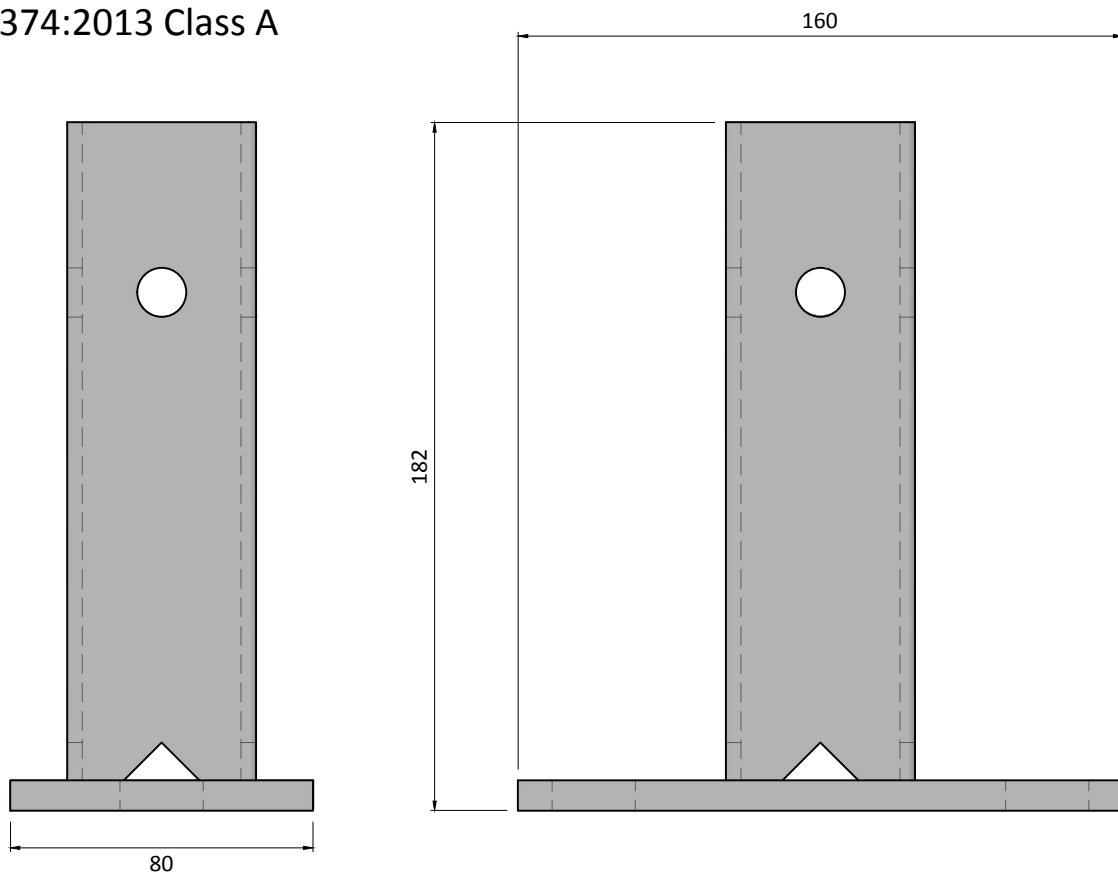

COMPLIES WITH

BS EN 13374:2013 Class A

RAPID-Edge Protection Systems Ltd.

T: 0113 252 8883 | F: 0113 307 4990 | W: rapideps.com
UNIT D TREEFIELD INDUSTRIAL ESTATE, GELDERD ROAD, GILDERSOME, LEEDS, LS27 7JU

2014 COPYRIGHT IN THIS DRAWING BELONGS TO RAPID EDGE PROTECTION SYSTEMS LTD. AND SHOULD NOT BE COPIED OR SHOWN TO THIRD PARTIES WITHOUT THE EXPRESS PERMISSION OF RAPID EDGE PROTECTION SYSTEMS LTD.

**MADE IN
BRITAIN**

EU103 - BOLT ON STEEL SOCKET