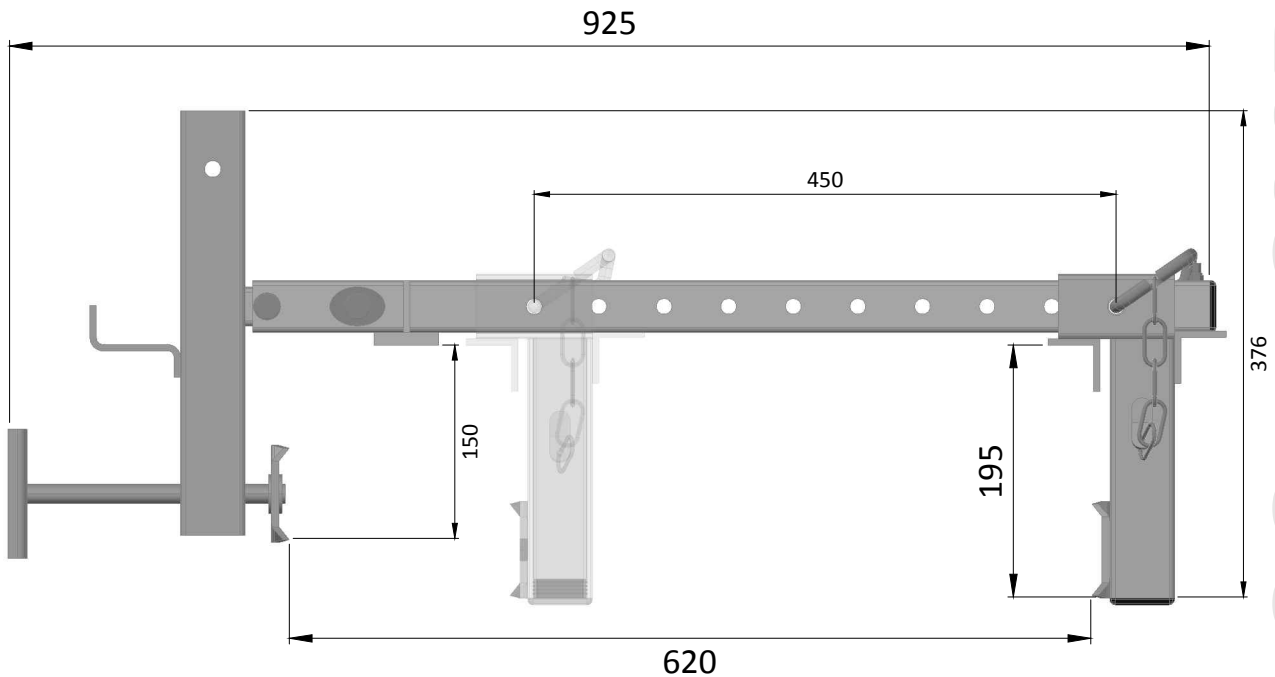

RAPID-EPS

PRODUCT DATA SHEET FOR **CURB GRAB**

PRODUCT CODE	EU009
WEIGHT	9kg
PINNED ADJUSTMENT	450mm
FULL ADJUSTMENT	150mm - 620mm
MINIMUM CURB HEIGHT	160mm

FINISH
GALVANSIED / ZINC PLATED

COMPLIES WITH
BS EN 13374 2013 CLASS A

RAPID-Edge Protection Systems Ltd.

T: 0113 252 8883 | F: 0113 307 4990 | W: rapideps.com
UNIT D TREEFIELD INDUSTRIAL ESTATE, GELDERD ROAD, GILDERSOME, LEEDS, LS27 7JU

2014 COPYRIGHT IN THIS DRAWING BELONGS TO RAPID EDGE PROTECTION SYSTEMS LTD. AND SHOULD NOT BE COPIED OR SHOWN TO THIRD PARTIES WITHOUT THE EXPRESS PERMISSION OF RAPID EDGE PROTECTION SYSTEMS LTD.

**MADE IN
BRITAIN**

EU009 - CURB GRAB