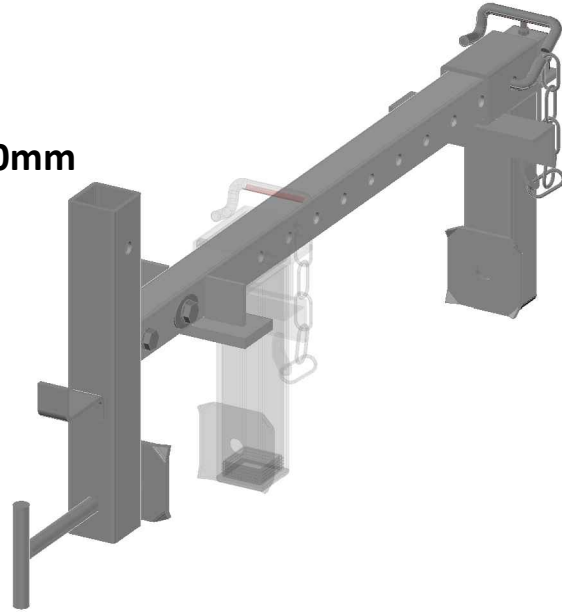

RAPID-EPS

PRODUCT DATA SHEET FOR **CURB GRAB**

PRODUCT CODE	EU009
WEIGHT	9kg
PINNED ADJUSTMENT	450mm
FULL ADJUSTMENT	150mm - 620mm
MINIMUM CURB HEIGHT	160mm

FINISH
GALVANSIED / ZINC PLATED

COMPLIES WITH
BS EN 13374 2013 CLASS A

RAPID-Edge Protection Systems Ltd.

T: 0113 252 8883 | F: 0113 307 4990 | W: rapideps.com
UNIT D TREEFIELD INDUSTRIAL ESTATE, GELDERD ROAD, GILDERSOME, LEEDS, LS27 7JU

2014 COPYRIGHT IN THIS DRAWING BELONGS TO RAPID EDGE PROTECTION SYSTEMS LTD. AND SHOULD NOT BE COPIED OR SHOWN TO THIRD PARTIES WITHOUT THE EXPRESS PERMISSION OF RAPID EDGE PROTECTION SYSTEMS LTD.

**MADE IN
BRITAIN**

EU009 - CURB GRAB