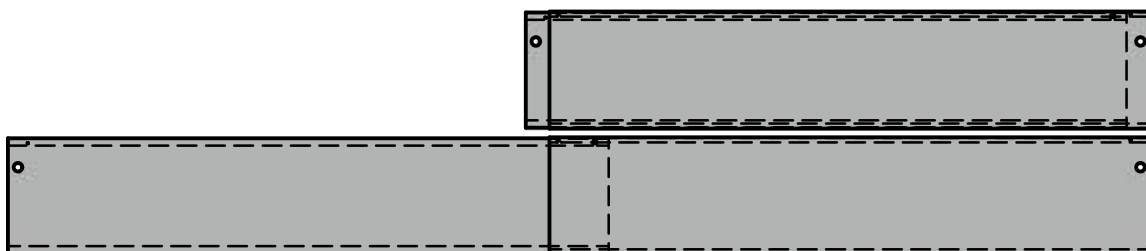

RAPID-EPS

PRODUCT DATA SHEET FOR

DEBRIS GUARDS | LANDINGS

PRODUCT CODE

VARIOUS

WEIGHT

2kgs - 10.5kgs

FINISH

GALVANISED

COMPLIES WITH

BS EN 13374:2013 Class A

DGL1 - EU047 | 390mm - 560mm | 2kgs

DGL2 - EU075 | 560mm - 900mm | 3.5kgs

DGL3 - EU076 | 900mm - 1580mm | 6kgs

DGL4 - EU077 | 1580mm - 2890mm | 10.5kgs

RAPID-Edge Protection Systems Ltd.